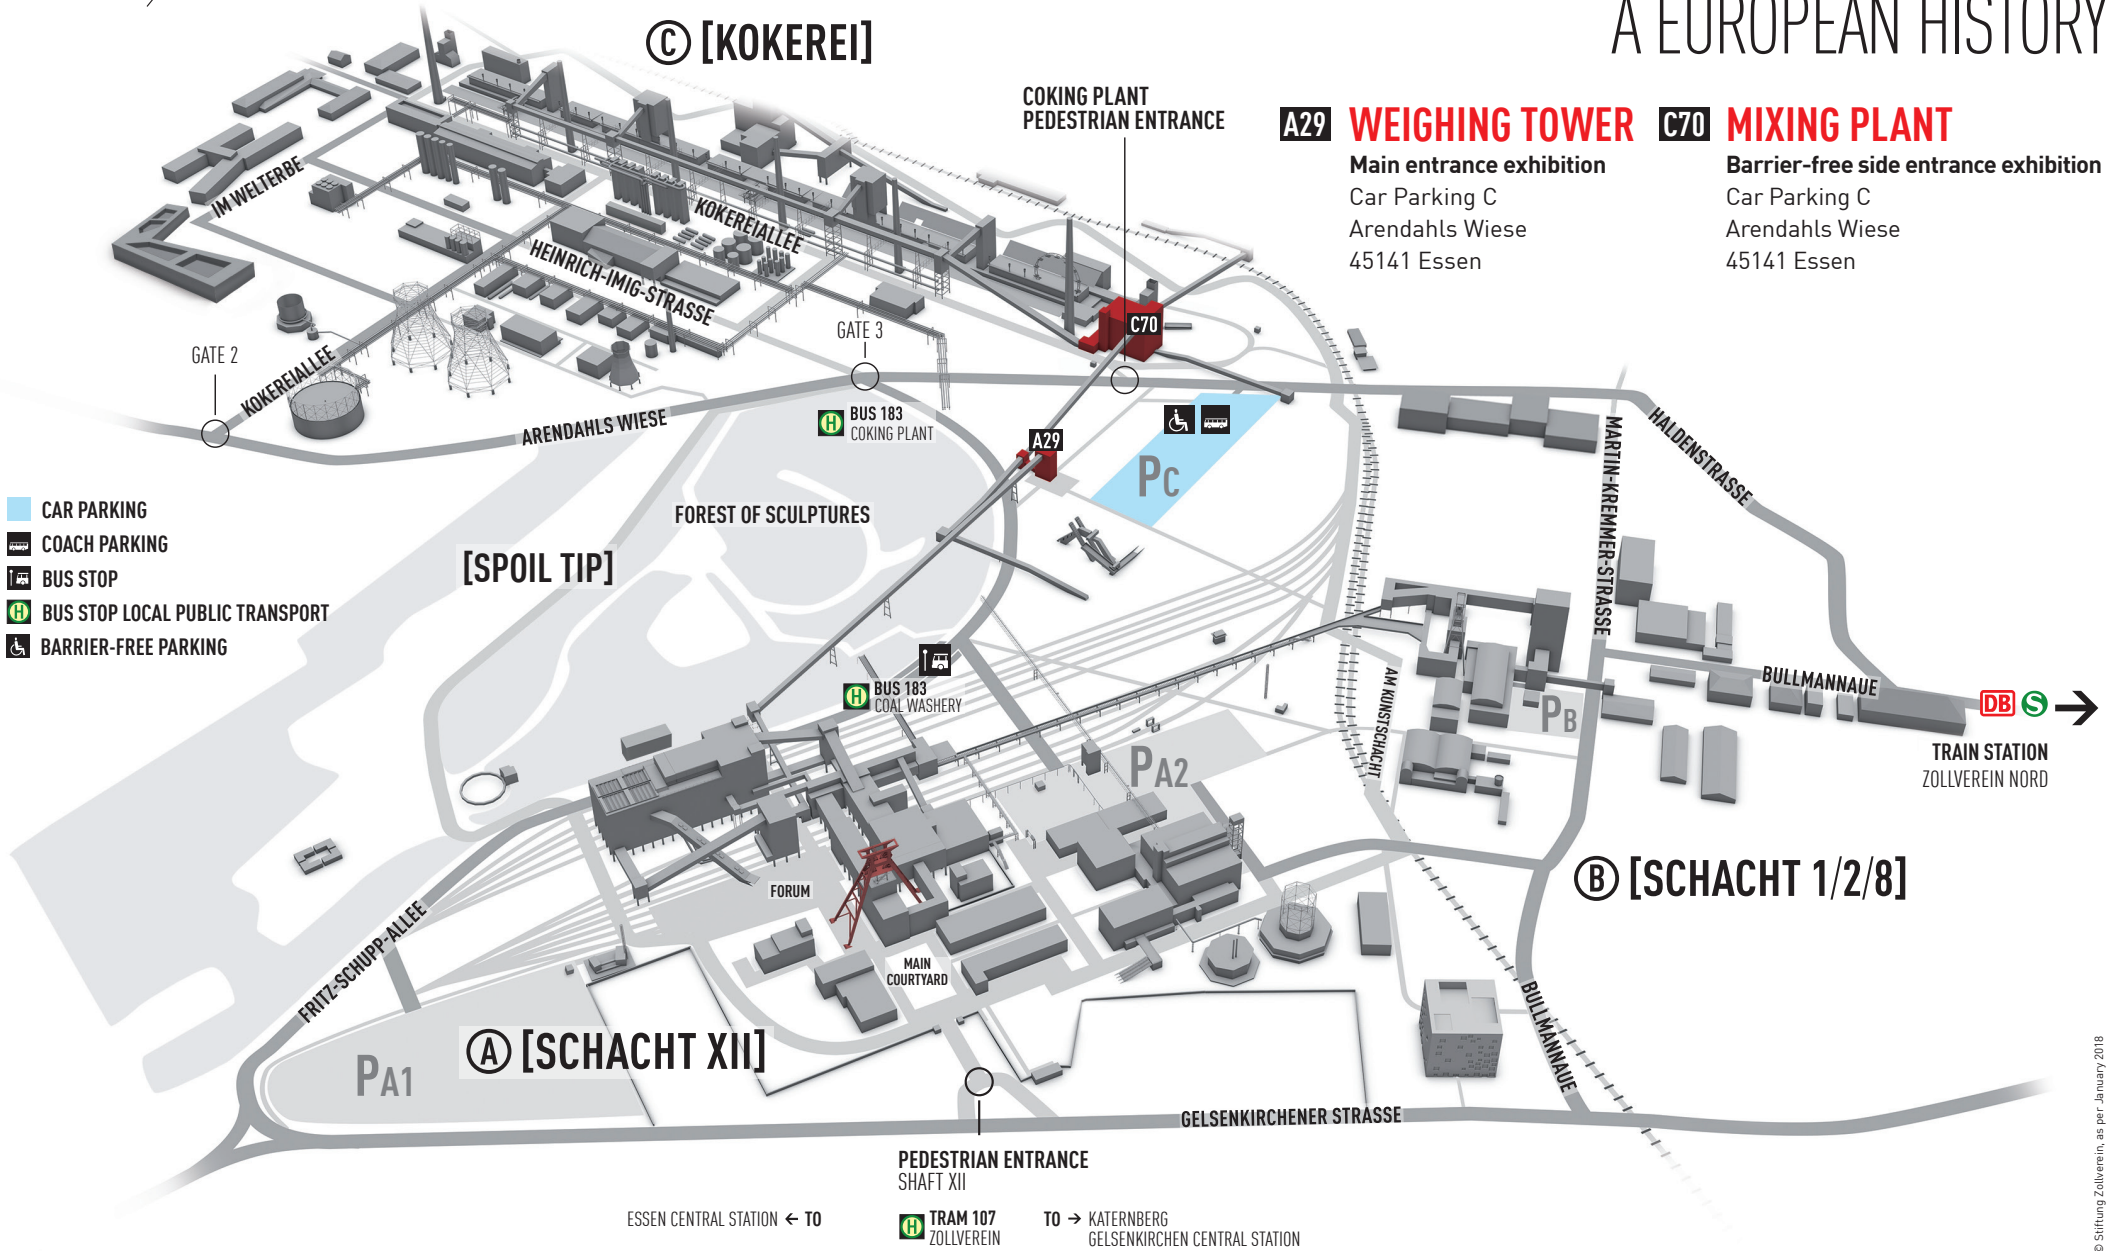

### A EUROPEAN HISTORY

© [KOKEREI]

**A29 WEIGHING TOWER**

Main entrance exhibition  
Car Parking C  
Arendahls Wiese  
45141 Essen

**C70 MIXING PLANT**

Barrier-free side entrance exhibition  
Car Parking C  
Arendahls Wiese  
45141 Essen

[SPOIL TIP]

© [SCHACHT 1/2/8]

© [SCHACHT XII]

- CAR PARKING
- COACH PARKING
- BUS STOP
- BUS STOP LOCAL PUBLIC TRANSPORT
- BARRIER-FREE PARKING

ESSEN CENTRAL STATION <- TO

TRAM 107 ZOLLVEREIN

TO -> KATERNBERG GELSENKIRCHEN CENTRAL STATION